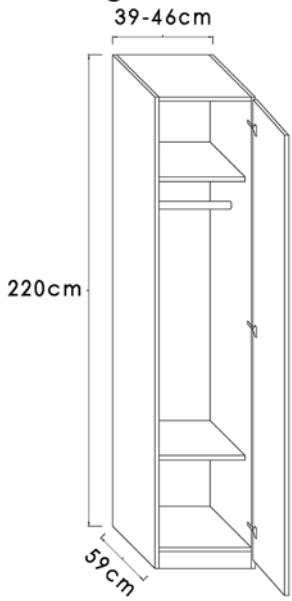

3. Hangkasten & legkasten

3. Garderobes & lingères

3. Wardrobes & cupboards

3. Kleiderschrank & Schrank mit Einlegeböden

3.A. Hangkasten / Garderobes / Wardrobes / Kleiderschrank