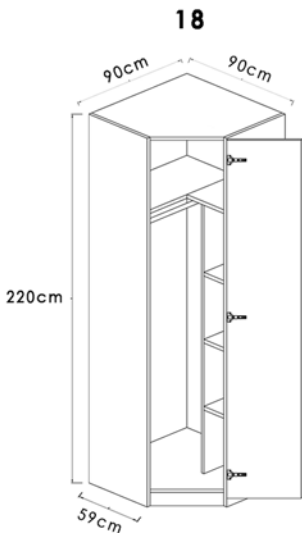

### 1.A.3 double wallbed - 172,5cm (interior size: 160x200cm)

	white	<b>BED</b>		<b>REF.</b>		<b>MATTRESS</b>	
		<b>REF.</b>				<b>07MAS</b>	Masarat, Megapur, cold foam HR60 (flexible) 160x200x22cm
		<b>6007N</b>				<b>07MAS+</b>	Masarat, Megapur, cold foam HR55 (hard) 160x200x22cm
				<b>07AMB</b>	Ambiance, Pocket springs, HR60 (flexible) 160x200x21cm		
				<b>07AMB+</b>	Ambiance, Pocket springs, HR55 (hard) 160x200x21cm		

**3.B. Legkasten / Lingères / Cupboards / Schrank mit Einlegeböden**

DUNA

- 5 legplanken inbegrepen
- 5 étagères inclus
- 5 shelves included
- 5 Einlegeböden

**3.C. Hoekkasten / Armoires d'angles / Corner wardrobes / Eckschränken**

### 3.A. Wardrobes (Depth 59cm)

39cm (left)			
		REF.	
	white	6038	

46cm (left)			
		REF.	
	white	6049	

77cm			
		REF.	
	white	6075	

39cm (right)			
		REF.	
	white	6039	

46cm (right)			
		REF.	
	white	6045	

92cm			
		REF.	
	white	6090	

OPTIONS
extra shelf, rail,...
build-in set, drawer bloc,...
SEE HEADING OPTIONS

 CUT TO SIZE
supplement: <input type="text"/>
deduct a minimum of 4cm from the standard size

MATCH
see heading MATCH
(39-46cm)
(77-92cm)