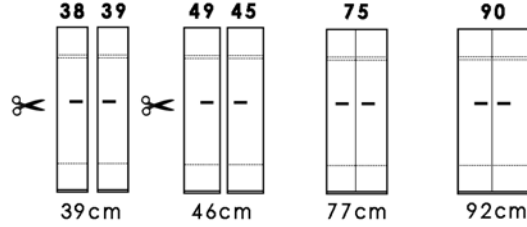

- 2 legplanken+ kastbaar inbegrepen
- 2 étagères + tringle inclus
- 2 shelves+ hanging rail included
- 2 Einlegeböden + Kleiderstange inklusive