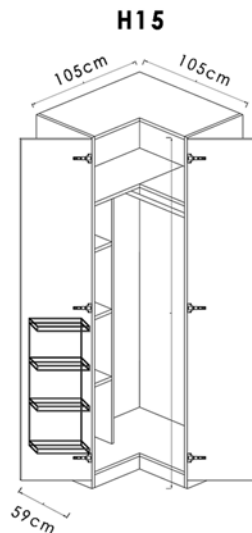

**3.B. Legkasten / Lingères / Cupboards / Schrank mit Einlegeböden**

DUNA

- 5 legplanken inbegrepen
- 5 étagères inclus
- 5 shelves included
- 5 Einlegeböden

**3.C. Hoekkasten / Armoires d'angles / Corner wardrobes / Eckschränken**

### 3.A. Wardrobes (Depth 59cm)

39cm (left)			
		REF.	
	white	6038	

46cm (left)			
		REF.	
	white	6049	

77cm			
		REF.	
	white	6075	

39cm (right)			
		REF.	
	white	6039	

46cm (right)			
		REF.	
	white	6045	

92cm			
		REF.	
	white	6090	

OPTIONS
extra shelf, rail,...
build-in set, drawer bloc,...
SEE HEADING OPTIONS

 CUT TO SIZE
supplement: <input type="text"/>
deduct a minimum of 4cm from the standard size

MATCH
see heading MATCH
(39-46cm)
(77-92cm)

### 3.B. Cupboards (Depth 45cm)

39cm (left)			
		REF.	
	white	6038A	

46cm (left)			
		REF.	
	white	6049A	

77cm			
		REF.	
	white	6075A	

39cm (right)			
		REF.	
	white	6039A	

46cm (right)			
		REF.	
	white	6045A	