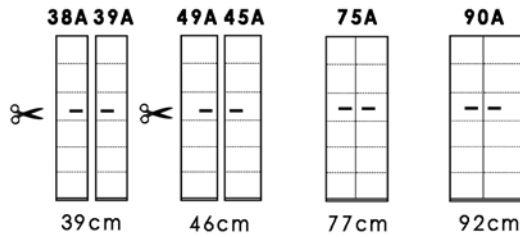

- 5 legplanken inbegrepen
- 5 étagères inclus
- 5 shelves included
- 5 Einlegeböden